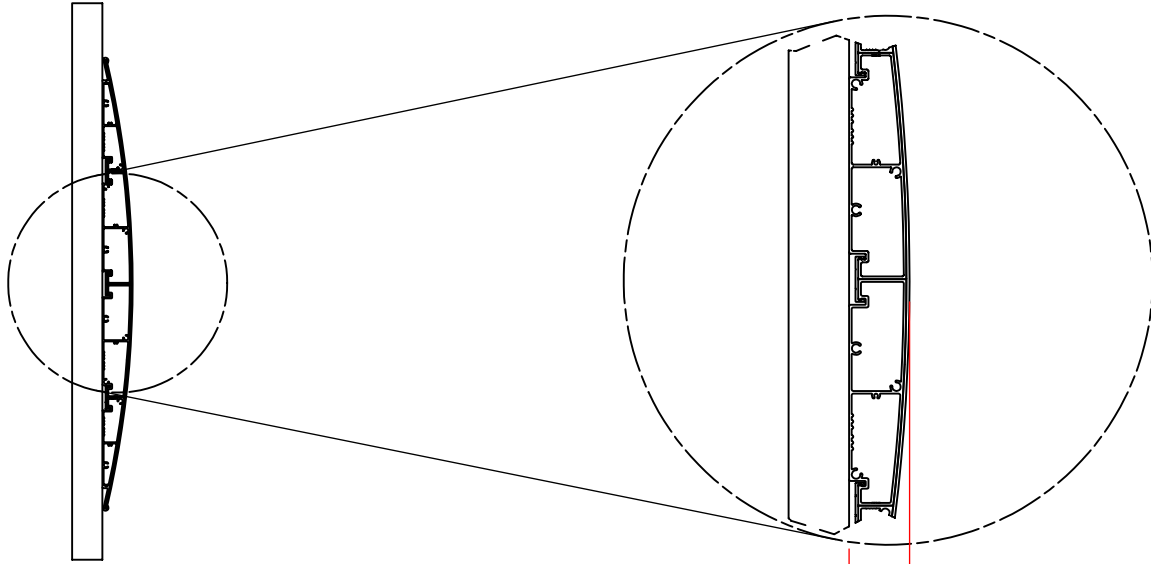

V600

40.00 mm / 1.575 in - V600 Width

V1200

72.96 mm / 2.872 in - V1200 Width

Project	Ask a Question - from Vista System USA site		
Model	V600 & V1200 Wall frames width		
Part Number			
Material		Designer:	Alon
Quantity		Date:	23/5/2005
Measurements in millimeters		Sheet:	1 / 2