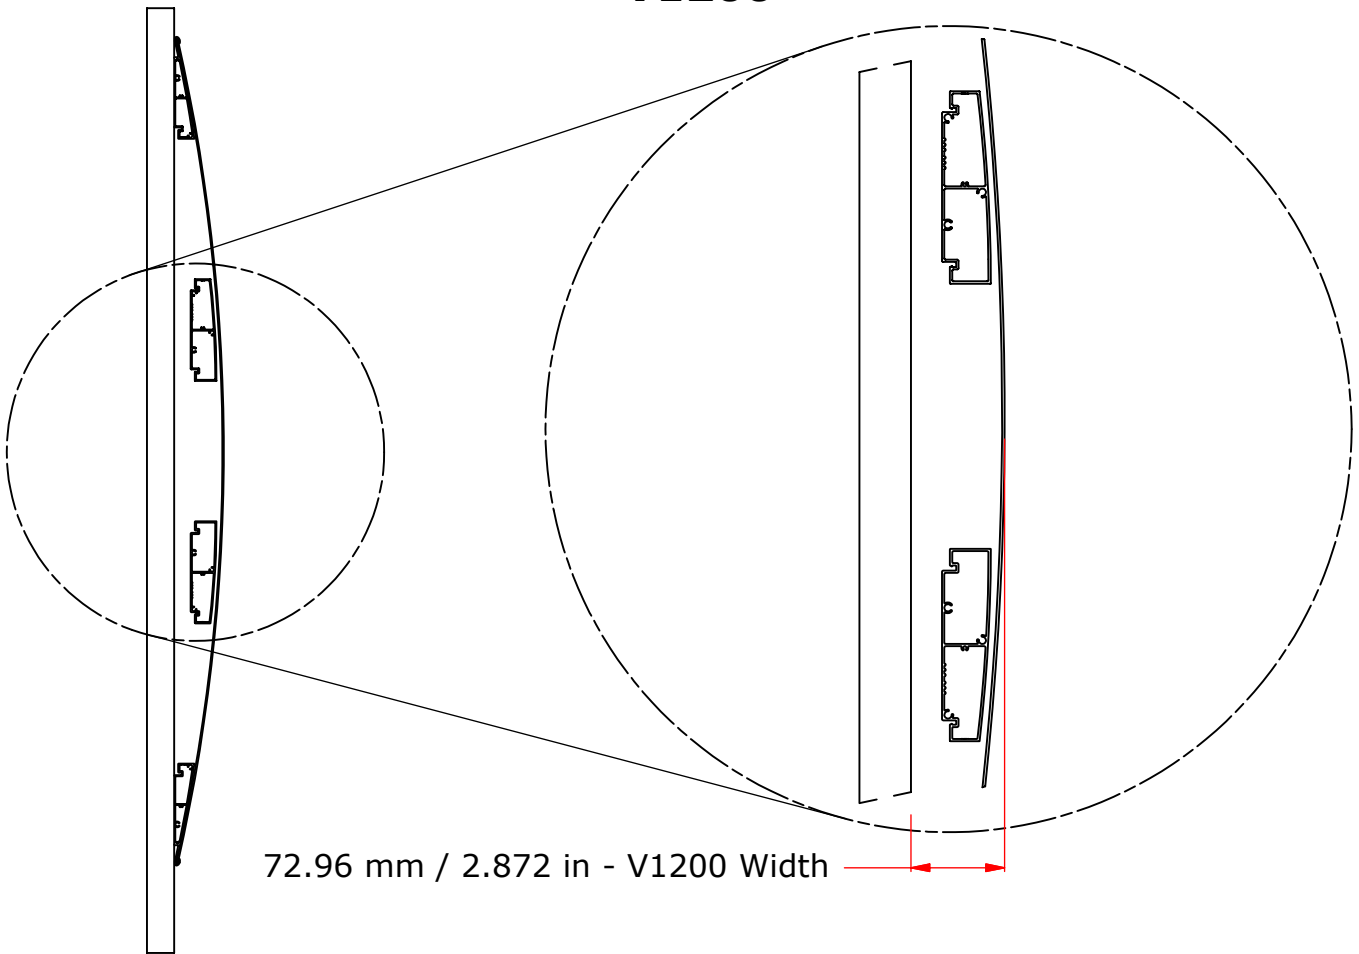

V600

40.00 mm / 1.575 in - V600 Width

V1200

72.96 mm / 2.872 in - V1200 Width

Project	Ask a Question - from Vista System USA site		
Model	V600 & V1200 Wall frames width		
Part Number			
Material		Designer:	Alon
Quantity		Date:	23/5/2005
Measurements in millimeters		Sheet:	1 / 2