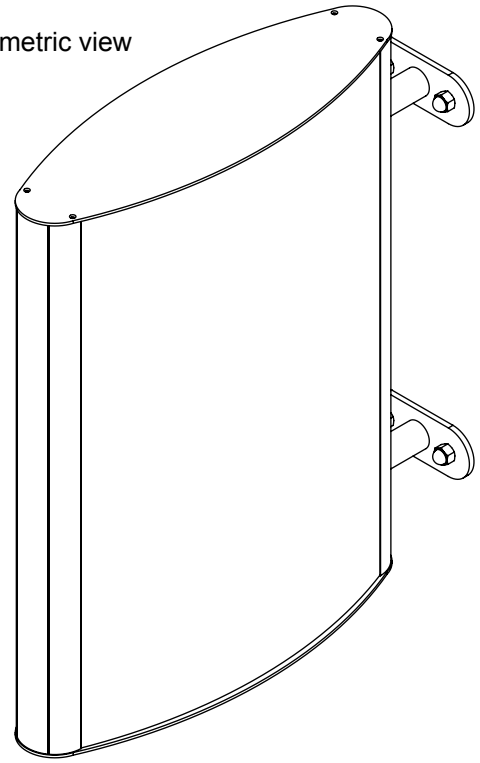

Isometric view

Project	eMCFT	Designer: Alon
Model	Vista Light wall bracket	Date: 11/22/2006
Part Number	WBVL400x600mm	Scale:
Material		Sheet:
Quantity		
Tel 972.8.6111000 Fax 972.8.6111010 Email: Alon@vistasign.com		Measurements in millimeters Do not scale drawing