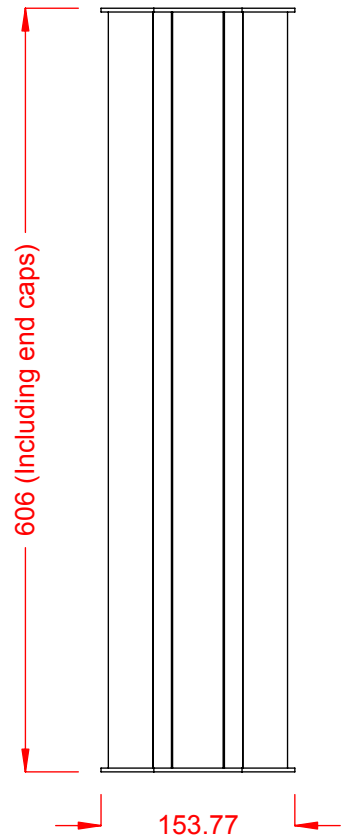

Isometric view

Project	eMCFT	Designer: Alon
Model	Vista Light wall bracket	Date: 11/22/2006
Part Number	WBVL400x600mm	Scale:
Material		Sheet:
Quantity		
Tel 972.8.6111000 Fax 972.8.6111010 Email: Alon@vistasign.com		Measurements in millimeters Do not scale drawing