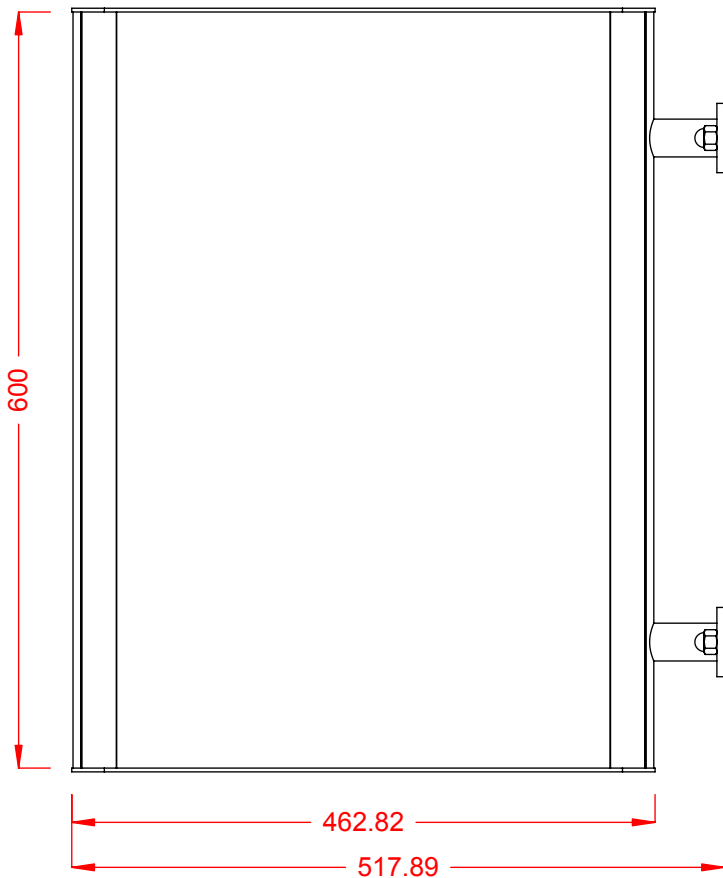

Isometric view

Project	eMCFT	Designer: Alon
Model	Vista Light wall bracket	Date: 11/22/2006
Part Number	WBVL400x600mm	Scale:
Material		Sheet:
Quantity		
Tel 972.8.6111000 Fax 972.8.6111010 Email: Alon@vistasign.com		Measurements in millimeters Do not scale drawing