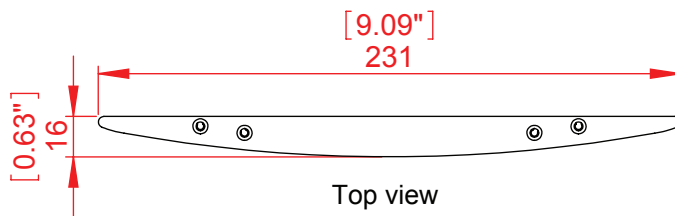

Bathroom Signs

Wall Frame, Vista Nova series, Portrait / Landscape style

Vista Nova's wall mounted sign includes a slightly curved aluminum frame that comes in dozens of sizes to be used as room signs, posters, maps and other way finding elements within a building. The sign is designed to accept standard paper or any other flexible substrate.

Dimensions:

Vista Nova sign frames are offered in 8 different widths:

2.05", 2.95", 4.13", 5.91", 9", 8.5", 11", 11.69"

(N70, N94, N124, N170, N-A4, N-Letter, N11, N-A3 (mm))

Length: 3"-32" (75 mm – 800 mm)

Custom lengths are available.

Front view

Side view

Top view

Isometric view

Project	Vista NOVA	Designer: R.C
Model	Wall frame VN-A4x297 (A4)	Date: 13/08/2015
Part Number	WFNP66	Scale:
Material		Measurements in millimeters Do not scale drawing