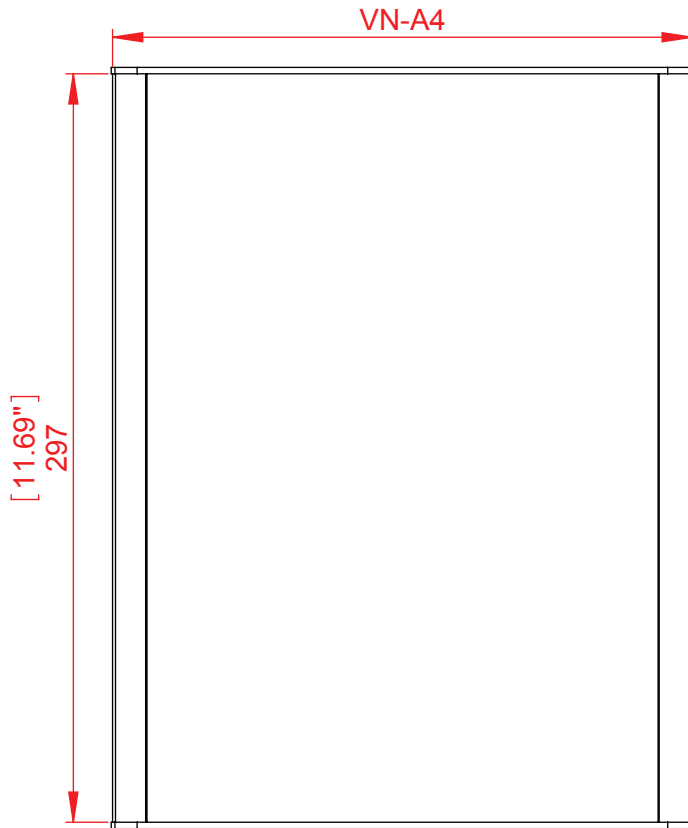

Bathroom Signs

Wall Frame, Vista Nova series, Portrait / Landscape style

Vista Nova's wall mounted sign includes a slightly curved aluminum frame that comes in dozens of sizes to be used as room signs, posters, maps and other way finding elements within a building. The sign is designed to accept standard paper or any other flexible substrate.

Dimensions:

Vista Nova sign frames are offered in 8 different widths:

2.05", 2.95", 4.13", 5.91", 9", 8.5", 11", 11.69"

(N70, N94, N124, N170, N-A4, N-Letter, N11, N-A3 (mm))

Length: 3"-32" (75 mm – 800 mm)

Custom lengths are available.

Front view

Side view

Top view

Isometric view

Project	Vista NOVA	Designer: R.C
Model	Wall frame VN-A4x297 (A4)	Date: 13/08/2015
Part Number	WFNP66	Scale:
Material		Measurements in millimeters Do not scale drawing