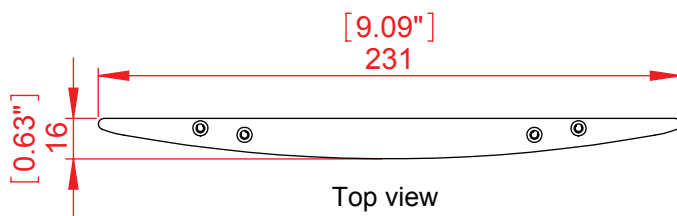

Display Signs

Wall Frame, Vista Nova series, Portrait / Landscape style

Vista Nova's wall mounted sign includes a slightly curved aluminum frame that comes in dozens of sizes to be used as room signs, posters, maps and other way finding elements within a building. The sign is designed to accept standard paper or any other flexible substrate.

Dimensions:

Vista Nova sign frames are offered in 8 different widths:

2.05", 2.95", 4.13", 5.91", 9", 8.5", 11", 11.69"

(N70, N94, N124, N170, N-A4, N-Letter, N11, N-A3 (mm))

Length: 3"-32" (75 mm – 800 mm)

Custom lengths are available.

Front view

Side view

Top view

Isometric view

Project	Vista NOVA	Designer: R.C
Model	Wall frame VN-A4x297 (A4)	Date: 13/08/2015
Part Number	WFNP66	Scale:
Material		Measurements in millimeters Do not scale drawing