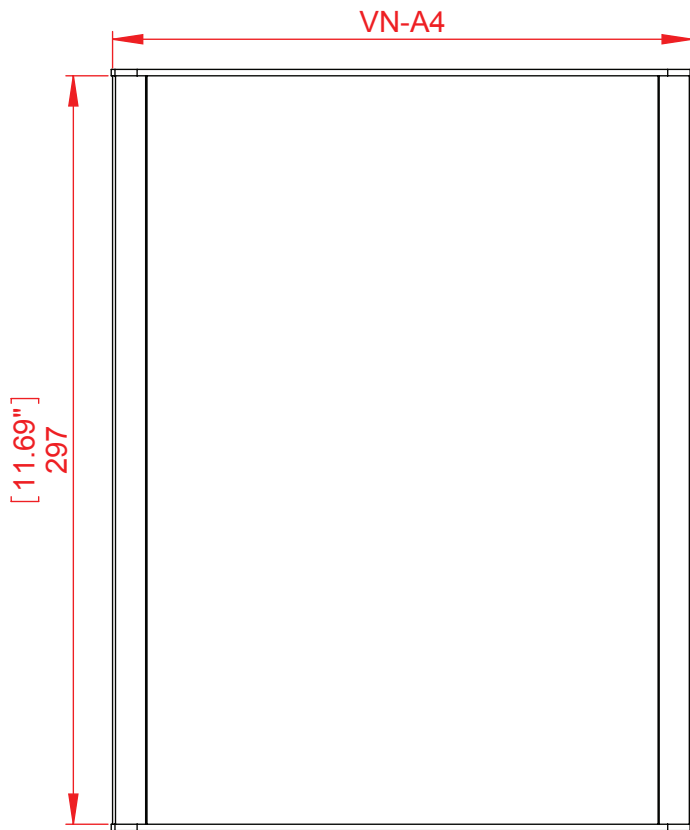

Display Signs

Wall Frame, Vista Nova series, Portrait / Landscape style

Vista Nova's wall mounted sign includes a slightly curved aluminum frame that comes in dozens of sizes to be used as room signs, posters, maps and other way finding elements within a building. The sign is designed to accept standard paper or any other flexible substrate.

Dimensions:

Vista Nova sign frames are offered in 8 different widths:

2.05", 2.95", 4.13", 5.91", 9", 8.5", 11", 11.69"

(N70, N94, N124, N170, N-A4, N-Letter, N11, N-A3 (mm))

Length: 3"-32" (75 mm – 800 mm)

Custom lengths are available.

Front view

Side view

Top view

Isometric view

Project	Vista NOVA	Designer: R.C
Model	Wall frame VN-A4x297 (A4)	Date: 13/08/2015
Part Number	WFNP66	Scale:
Material		Measurements in millimeters Do not scale drawing