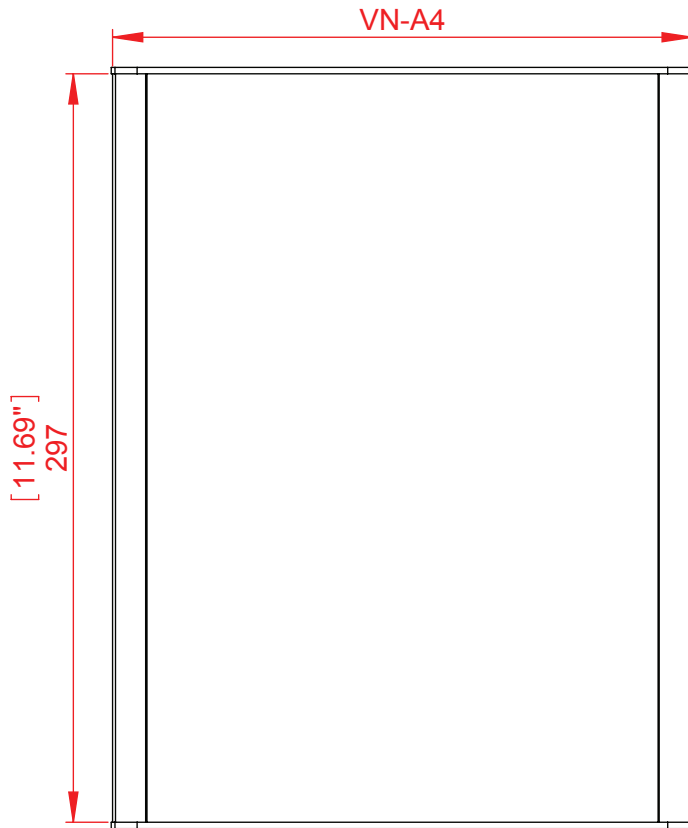

Office Door Signs

**Wall Frame, Vista Nova series,
Portrait / Landscape style**

Vista Nova's wall mounted sign includes a slightly curved aluminum frame that comes in dozens of sizes to be used as room signs, posters, maps and other way finding elements within a building. The sign is designed to accept standard paper or any other flexible substrate.

Dimensions:

Vista Nova sign frames are offered in 8 different widths:

2.05", 2.95", 4.13", 5.91", 9", 8.5", 11", 11.69"

(N70, N94, N124, N170, N-A4, N-Letter, N11, N-A3 (mm))

Length: 3"-32" (75 mm – 800 mm)

Custom lengths are available.

Front view

Side view

Top view

Isometric view

Project	Vista NOVA	Designer: R.C
Model	Wall frame VN-A4x297 (A4)	Date: 13/08/2015
Part Number	WFNP66	Scale:
Material		Measurements in millimeters Do not scale drawing