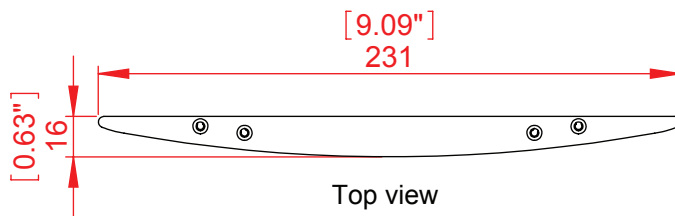

Office Door Signs

**Wall Frame, Vista Nova series,
Portrait / Landscape style**

Vista Nova's wall mounted sign includes a slightly curved aluminum frame that comes in dozens of sizes to be used as room signs, posters, maps and other way finding elements within a building. The sign is designed to accept standard paper or any other flexible substrate.

Dimensions:

Vista Nova sign frames are offered in 8 different widths:

2.05", 2.95", 4.13", 5.91", 9", 8.5", 11", 11.69"

(N70, N94, N124, N170, N-A4, N-Letter, N11, N-A3 (mm))

Length: 3"-32" (75 mm – 800 mm)

Custom lengths are available.

Front view

Side view

Top view

Isometric view

Project	Vista NOVA	Designer: R.C
Model	Wall frame VN-A4x297 (A4)	Date: 13/08/2015
Part Number	WFNP66	Scale:
Material		Measurements in millimeters Do not scale drawing