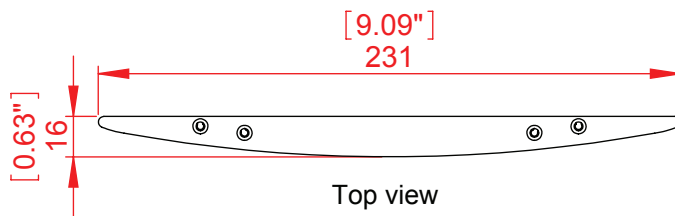

## Wall Frame, Vista Nova series, Portrait / Landscape style

Vista Nova's wall mounted sign includes a slightly curved aluminum frame that comes in dozens of sizes to be used as room signs, posters, maps and other way finding elements within a building. The sign is designed to accept standard paper or any other flexible substrate.

### **Dimensions:**

Vista Nova sign frames are offered in 8 different widths:

2.05", 2.95", 4.13", 5.91", 9", 8.5", 11", 11.69"

(N70, N94, N124, N170, N-A4, N-Letter, N11, N-A3 (mm))

Length: 3"-32" (75 mm – 800 mm)

Custom lengths are available.

Front view

Side view

Top view

Isometric view

Project	Vista NOVA	Designer: R.C
Model	Wall frame VN-A4x297 (A4)	Date: 13/08/2015
Part Number	WFNP66	Scale:
Material		Measurements in millimeters Do not scale drawing