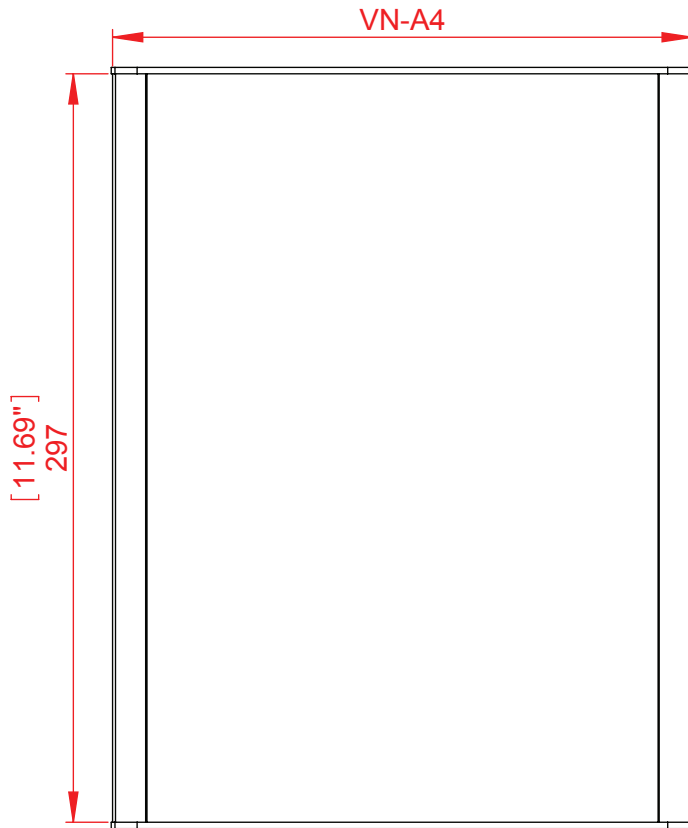

## Wall Frame, Vista Nova series, Portrait / Landscape style

Vista Nova's wall mounted sign includes a slightly curved aluminum frame that comes in dozens of sizes to be used as room signs, posters, maps and other way finding elements within a building. The sign is designed to accept standard paper or any other flexible substrate.

### **Dimensions:**

Vista Nova sign frames are offered in 8 different widths:

2.05", 2.95", 4.13", 5.91", 9", 8.5", 11", 11.69"

(N70, N94, N124, N170, N-A4, N-Letter, N11, N-A3 (mm))

Length: 3"-32" (75 mm – 800 mm)

Custom lengths are available.

Front view

Side view

Top view

Isometric view

Project	Vista NOVA	Designer: R.C
Model	Wall frame VN-A4x297 (A4)	Date: 13/08/2015
Part Number	WFNP66	Scale:
Material		Measurements in millimeters Do not scale drawing