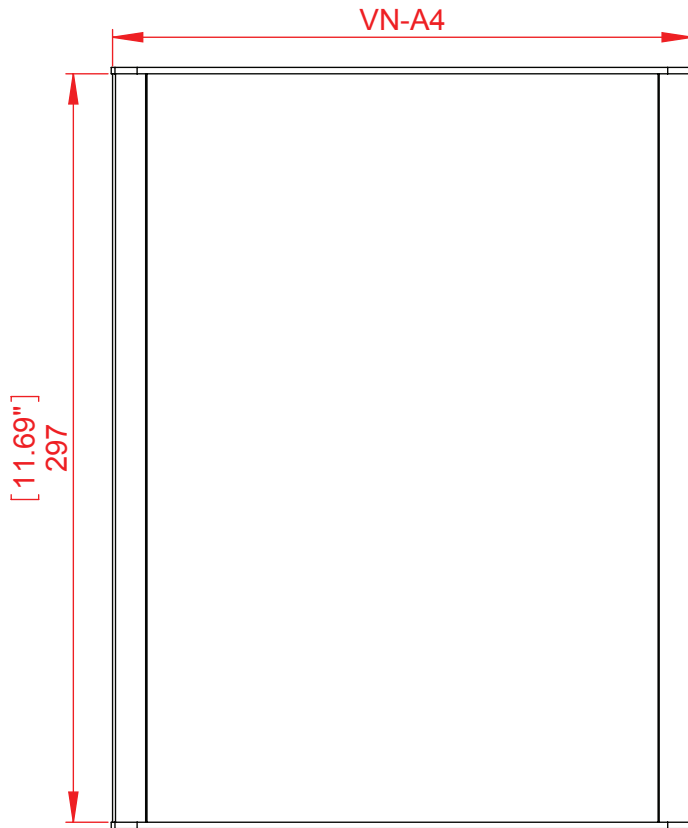

Room Signs

Wall Frame, Vista Nova series, Portrait / Landscape style

Vista Nova's wall mounted sign includes a slightly curved aluminum frame that comes in dozens of sizes to be used as room signs, posters, maps and other way finding elements within a building. The sign is designed to accept standard paper or any other flexible substrate.

Dimensions:

Vista Nova sign frames are offered in 8 different widths:

2.05", 2.95", 4.13", 5.91", 9", 8.5", 11", 11.69"

(N70, N94, N124, N170, N-A4, N-Letter, N11, N-A3 (mm))

Length: 3"-32" (75 mm – 800 mm)

Custom lengths are available.

Front view

Side view

Top view

Isometric view

Project	Vista NOVA	Designer: R.C
Model	Wall frame VN-A4x297 (A4)	Date: 13/08/2015
Part Number	WFNP66	Scale:
Material		Measurements in millimeters Do not scale drawing