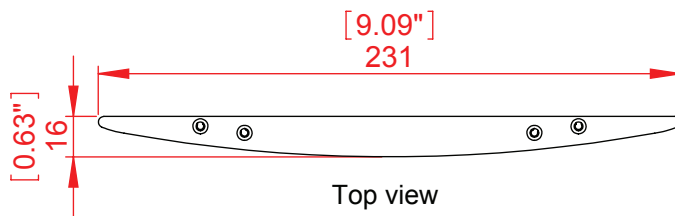

Room Signs

Wall Frame, Vista Nova series, Portrait / Landscape style

Vista Nova's wall mounted sign includes a slightly curved aluminum frame that comes in dozens of sizes to be used as room signs, posters, maps and other way finding elements within a building. The sign is designed to accept standard paper or any other flexible substrate.

Dimensions:

Vista Nova sign frames are offered in 8 different widths:

2.05", 2.95", 4.13", 5.91", 9", 8.5", 11", 11.69"

(N70, N94, N124, N170, N-A4, N-Letter, N11, N-A3 (mm))

Length: 3"-32" (75 mm – 800 mm)

Custom lengths are available.

Front view

Side view

Top view

Isometric view

Project	Vista NOVA	Designer: R.C
Model	Wall frame VN-A4x297 (A4)	Date: 13/08/2015
Part Number	WFNP66	Scale:
Material		Measurements in millimeters Do not scale drawing