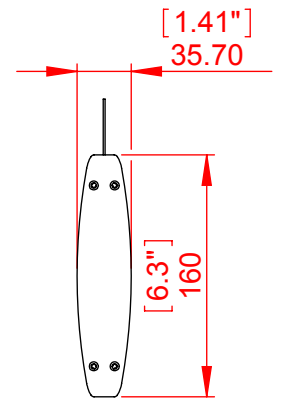

## Vista Nova series

Vista Nova's vertical curved double sided hanging sign is based on Nova's super light suspended profiles and specially designed connectors that are also cable clamps.

### **Dimensions:**

Vista Nova sign frames are offered in 8 different widths:

2.56", 3.7", 4.88", 6.7", 9.06", 9.3", 11.77", 12.46"  
(N70, N94, N124, N170, N-A4, N-Letter, N11, N-A3 (mm))

Length: 14"-40" (350 mm – 1000 mm)

Custom lengths are available.

Front view

Side view

Top view

Isometric view

Project	Vista NOVA	Designer: R.C
Model	Suspended sign SUSN170x580	Date: 13/08/2015
Part Number	SUSN18	Scale:
Material		Measurements in millimeters Do not scale drawing