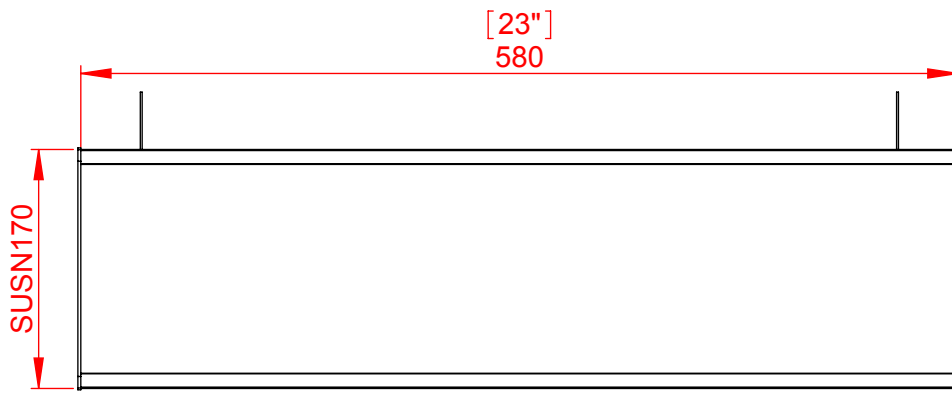

## Vista Nova series

Vista Nova's vertical curved double sided hanging sign is based on Nova's super light suspended profiles and specially designed connectors that are also cable clamps.

### **Dimensions:**

Vista Nova sign frames are offered in 8 different widths:

2.56", 3.7", 4.88", 6.7", 9.06", 9.3", 11.77", 12.46"  
(N70, N94, N124, N170, N-A4, N-Letter, N11, N-A3 (mm))

Length: 14"-40" (350 mm – 1000 mm)

Custom lengths are available.

Front view

Side view

Top view

Isometric view

Project	Vista NOVA	Designer: R.C
Model	Suspended sign SUSN170x580	Date: 13/08/2015
Part Number	SUSN18	Scale:
Material		Measurements in millimeters Do not scale drawing