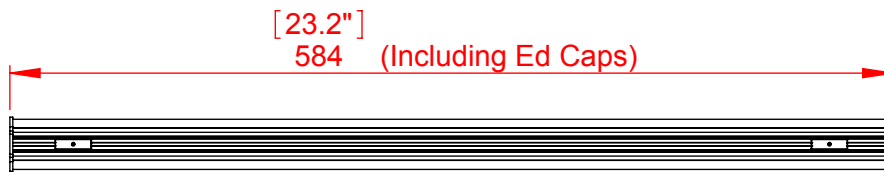

## Vista Nova series

Vista Nova's vertical curved double sided hanging sign is based on Nova's super light suspended profiles and specially designed connectors that are also cable clamps.

### **Dimensions:**

Vista Nova sign frames are offered in 8 different widths:

2.56", 3.7", 4.88", 6.7", 9.06", 9.3", 11.77", 12.46"  
(N70, N94, N124, N170, N-A4, N-Letter, N11, N-A3 (mm))

Length: 14"-40" (350 mm – 1000 mm)

Custom lengths are available.

Front view

Side view

Top view

Isometric view

Project	Vista NOVA	Designer: R.C
Model	Suspended sign SUSN170x580	Date: 13/08/2015
Part Number	SUSN18	Scale:
Material		Measurements in millimeters Do not scale drawing