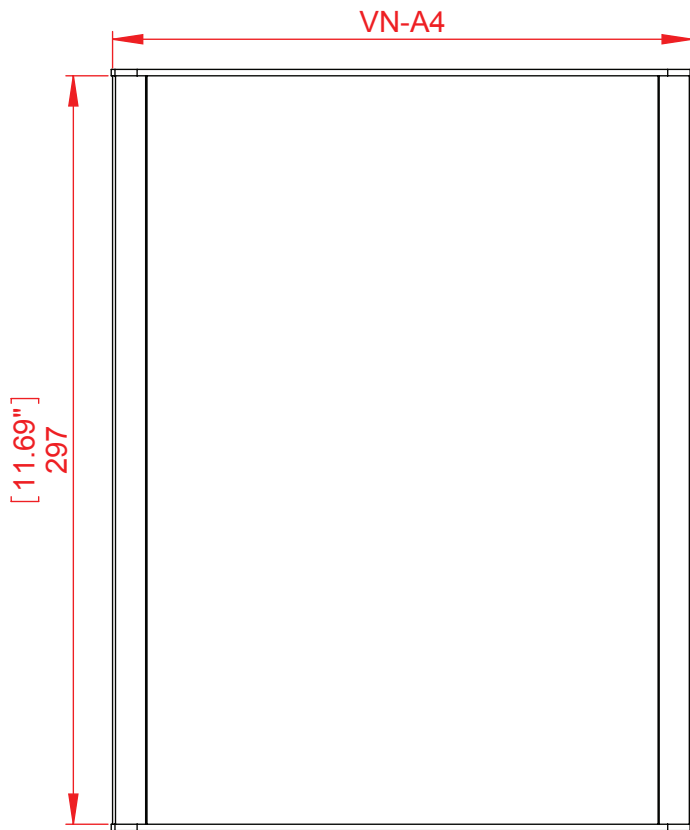

## Wall Frame, Vista Nova series, Portrait / Landscape style

Vista Nova's wall mounted sign includes a slightly curved aluminum frame that comes in dozens of sizes to be used as room signs, posters, maps and other way finding elements within a building. The sign is designed to accept standard paper or any other flexible substrate.

### **Dimensions:**

Vista Nova sign frames are offered in 8 different widths:

2.05", 2.95", 4.13", 5.91", 9", 8.5", 11", 11.69"

(N70, N94, N124, N170, N-A4, N-Letter, N11, N-A3 (mm))

Length: 3"-32" (75 mm – 800 mm)

Custom lengths are available.

Front view

Side view

Top view

Isometric view

Project	Vista NOVA	Designer: R.C
Model	Wall frame VN-A4x297 (A4)	Date: 13/08/2015
Part Number	WFNP66	Scale:
Material		Measurements in millimeters Do not scale drawing