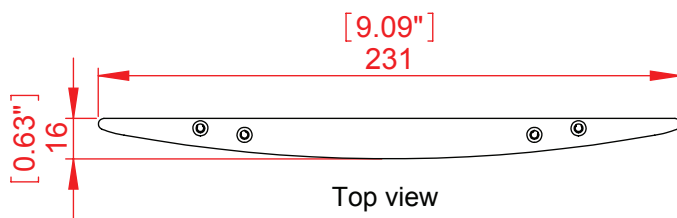

## Wall Frame, Vista Nova series, Portrait / Landscape style

Vista Nova's wall mounted sign includes a slightly curved aluminum frame that comes in dozens of sizes to be used as room signs, posters, maps and other way finding elements within a building. The sign is designed to accept standard paper or any other flexible substrate.

### **Dimensions:**

Vista Nova sign frames are offered in 8 different widths:

2.05", 2.95", 4.13", 5.91", 9", 8.5", 11", 11.69"

(N70, N94, N124, N170, N-A4, N-Letter, N11, N-A3 (mm))

Length: 3"-32" (75 mm – 800 mm)

Custom lengths are available.

Front view

Side view

Top view

Isometric view

Project	Vista NOVA	Designer: R.C
Model	Wall frame VN-A4x297 (A4)	Date: 13/08/2015
Part Number	WFNP66	Scale:
Material		Measurements in millimeters Do not scale drawing