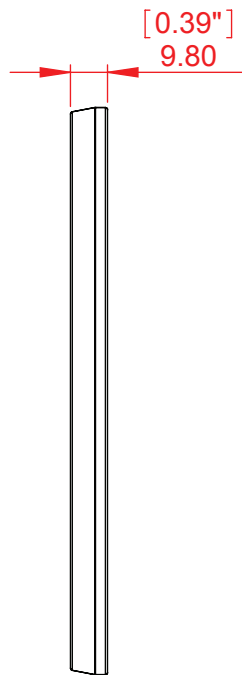

## Wall Frame, Vista Sharp series, 4-sided frame style

Vista Sharp's wall mounted sign includes an elegant perimeter frame built from the same aluminum extrusion cut to 45°. The frame can accept rigid graphic substrates (such as D-bond) to create sharp and frameless look.

### **Dimensions:**

Vista Sharp 4-sided sign frames are offered in 17 different widths:

4.14", 5.83", 8.27", 8.5", 11", 11.69", 14", 15.75", 16.54", 17", 19.68", 22", 23.62", 28", 32", 36", 40"

(FRL-A6, FRL-A5, FRL-A4, FRL-Letter, FRL11, FRL-A3, FRL14, FRL-400, FRL-420, FRL-17, FRL500, FRL22, FRL600, FRL28, FRL32, FRL36, FRL40 (mm))

Length: 4"-40" (105 mm – 1000 mm)

Custom lengths are available.

Front view

Side view

Top view

Isometric view

Product Series	Sharp system	Designer: R.C
Model	Wall frame Sharp style A5x150 size	Date: 08/12/2016
Part Number	WFS4E17	Scale: 1:2
Drawing Number	VSH.12	Measurements in millimeters Do not scale drawing