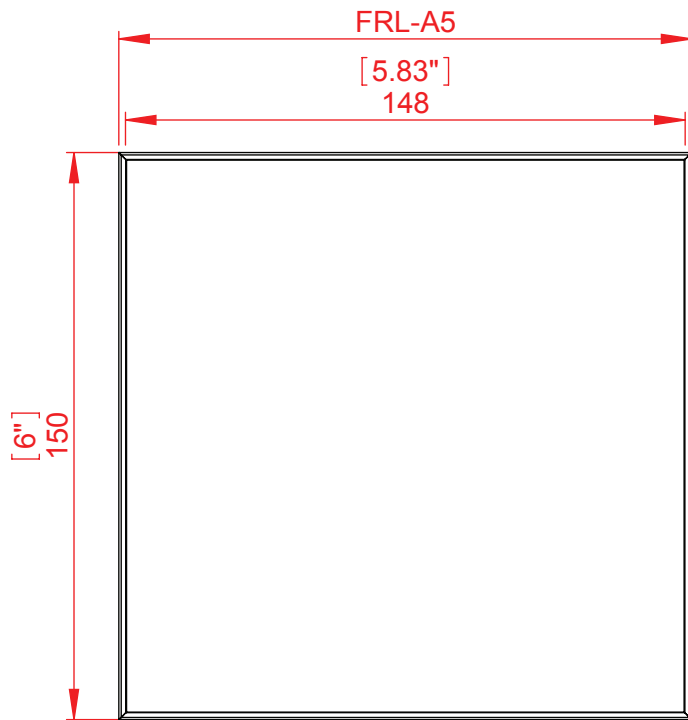

## Wall Frame, Vista Sharp series, 4-sided frame style

Vista Sharp's wall mounted sign includes an elegant perimeter frame built from the same aluminum extrusion cut to 45°. The frame can accept rigid graphic substrates (such as D-bond) to create sharp and frameless look.

### **Dimensions:**

Vista Sharp 4-sided sign frames are offered in 17 different widths:

4.14", 5.83", 8.27", 8.5", 11", 11.69", 14", 15.75", 16.54", 17", 19.68", 22", 23.62", 28", 32", 36", 40"

(FRL-A6, FRL-A5, FRL-A4, FRL-Letter, FRL11, FRL-A3, FRL14, FRL-400, FRL-420, FRL-17, FRL500, FRL22, FRL600, FRL28, FRL32, FRL36, FRL40 (mm))

Length: 4"-40" (105 mm – 1000 mm)

Custom lengths are available.

Front view

Side view

Top view

Isometric view

Product Series	Sharp system	Designer: R.C
Model	Wall frame Sharp style A5x150 size	Date: 08/12/2016
Part Number	WFS4E17	Scale: 1:2
Drawing Number	VSH.12	Measurements in millimeters Do not scale drawing