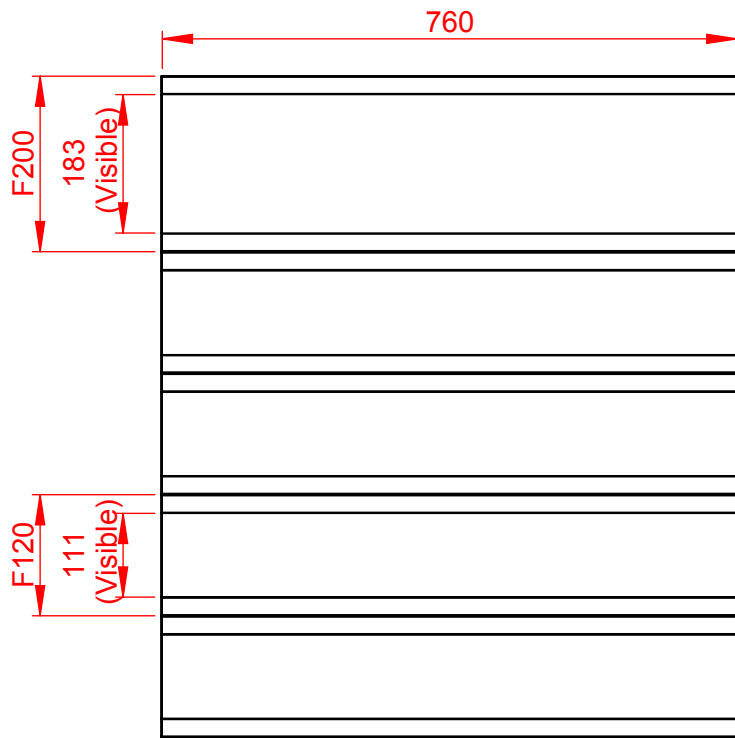

## Vista Square series, Multi-Sign style

Vista Square's multi - Sign directory is combination of many individual Squares flat signs mounted one on top of the other. Graphic's changes can be done easy in any individual sign as will.

### Dimensions:

Vista Square's Multi-Sign directories are offered as combinations of the following widths:

5.83"+3.07", 7.8"+4.64", 8.5"+4.64"

(F150+F80, F200+F120, F-Letter+F120 (mm))

Length:

14"- 40" (350mm - 1000mm)

Custom lengths are available.

Front view

Side view

Top view

Isometric view

Project	RFD #2988- Technical	Designer: R.C
Model	Directory multy panle F200+ 4x F120x760	Date: 23/09/2013
Part Number	DF29	Scale:
Material		Measurements in millimeters Do not scale drawing