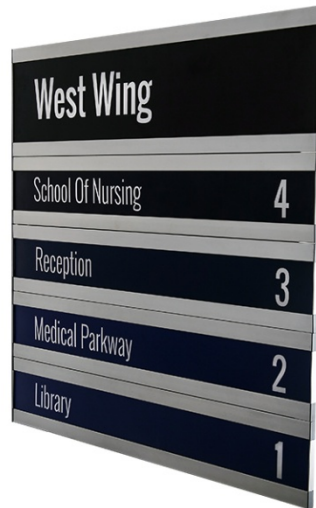

## Vista Square series, Multi-Sign style

Vista Square's multi - Sign directory is combination of many individual Squares flat signs mounted one on top of the other. Graphic's changes can be done easy in any individual sign as will.

### Dimensions:

Vista Square's Multi-Sign directories are offered as combinations of the following widths:

5.83"+3.07", 7.8"+4.64", 8.5"+4.64"

(F150+F80, F200+F120, F-Letter+F120 (mm))

Length:

14"- 40" (350mm - 1000mm)

Custom lengths are available.

Front view

Side view

Top view

Isometric view

Project	RFD #2988- Technical	Designer: R.C
Model	Directory multy panle F200+ 4x F120x760	Date: 23/09/2013
Part Number	DF29	Scale:
Material		Measurements in millimeters Do not scale drawing