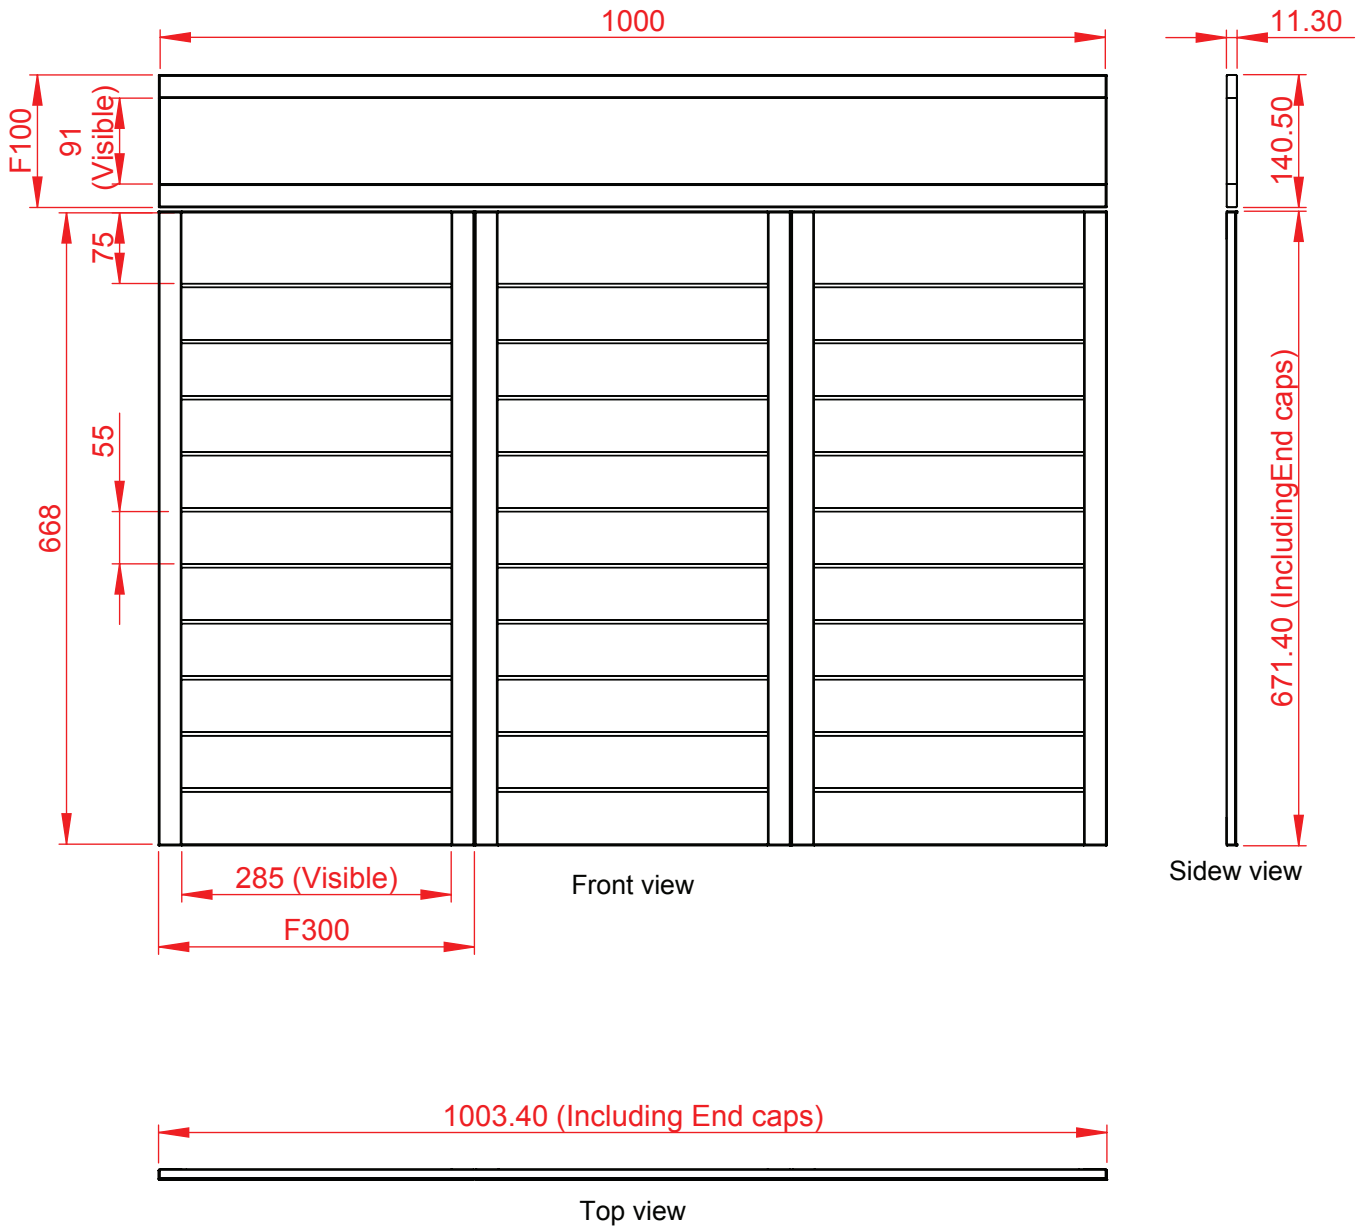

Library Signs

Directory, Vista Square series, Multi-Panel Style

Vista square's Multi panel wall directory is a combination made of a number of flush mounted flat designed directories which are installed in proximity of each other, under one big title.

Dimensions:

Vista Square's Multi-Panel signs are offered as combinations of the following frame widths:

3.07"+11.69", 3.86"+11.69", 4.64"+15.59", 7.8"+15.59"

(F80 +F300*3 , F100 +F300*3 , F120 +F400*2 , F200 +F400*2 (mm))

Total Length: 34.6"- 40" (880 mm – 1000 mm)

Custom lengths are available.

Project	RFD #3293.3- Technical	Designer: R.C
Model	Multi panel directory sign	Date: 02/07/2014
Part Number	DF35	Scale:
Material		Measurements in millimeters Do not scale drawing

Isometric view

Project	RFD #3293.3- Technical	Designer: R.C
Model	Multi panel directory sign	Date: 02/07/2014
Part Number	DF35	Scale:
Material		Measurements in millimeters Do not scale drawing

Proprietary and confidential: The information contained in this drawing is the sole property of Vista system Limited.
Any reproduction; copying; distribution or any other use in part or as a whole without the written permission of Vista system Limited is prohibited.
This ban includes any use by any third party that did not receive this information from Vista system Limited.