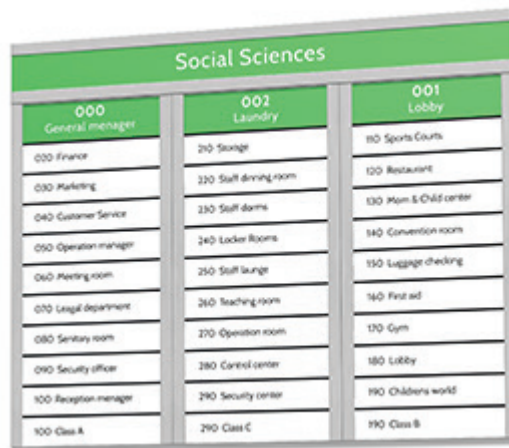

Library Signs

Directory, Vista Square series, Multi-Panel Style

Vista square's Multi panel wall directory is a combination made of a number of flush mounted flat designed directories which are installed in proximity of each other, under one big title.

Dimensions:

Vista Square's Multi-Panel signs are offered as combinations of the following frame widths:

3.07"+11.69", 3.86"+11.69", 4.64"+15.59", 7.8"+15.59"

(F80 +F300*3 , F100 +F300*3 , F120 +F400*2 , F200 +F400*2 (mm))

Isometric view

Project	RFD #3293.3- Technical	Designer: R.C
Model	Multi panel directory sign	Date: 02/07/2014
Part Number	DF35	Scale:
Material		Measurements in millimeters Do not scale drawing

Proprietary and confidential: The information contained in this drawing is the sole property of Vista system Limited.
Any reproduction; copying; distribution or any other use in part or as a whole without the written permission of Vista system Limited is prohibited.
This ban includes any use by any third party that did not receive this information from Vista system Limited.