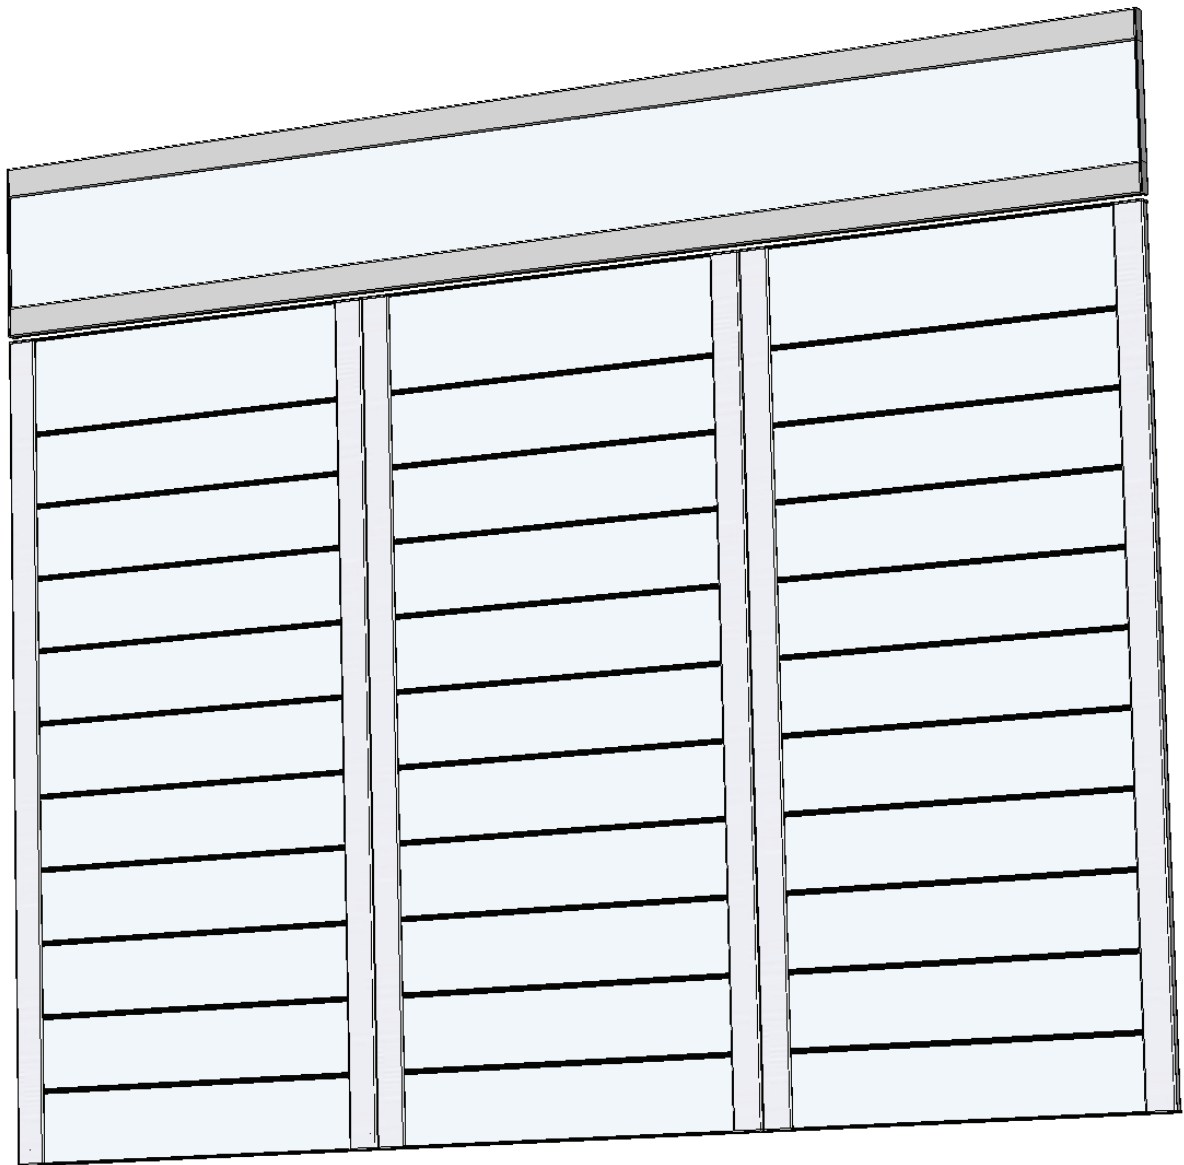

Library Signs

Directory, Vista Square series, Multi-Panel Style

Vista square's Multi panel wall directory is a combination made of a number of flush mounted flat designed directories which are installed in proximity of each other, under one big title.

Dimensions:

Vista Square's Multi-Panel signs are offered as combinations of the following frame widths:

3.07"+11.69", 3.86"+11.69", 4.64"+15.59", 7.8"+15.59"

(F80 +F300*3 , F100 +F300*3 , F120 +F400*2 , F200 +F400*2 (mm))

Total Length: 34.6"- 40" (880 mm – 1000 mm)

Custom lengths are available.

Project	RFD #3293.3- Technical	Designer: R.C
Model	Multi panel directory sign	Date: 02/07/2014
Part Number	DF35	Scale:
Material		Measurements in millimeters Do not scale drawing

Isometric view

Project	RFD #3293.3- Technical	Designer: R.C
Model	Multi panel directory sign	Date: 02/07/2014
Part Number	DF35	Scale:
Material		Measurements in millimeters Do not scale drawing

Proprietary and confidential: The information contained in this drawing is the sole property of Vista system Limited.
Any reproduction; copying; distribution or any other use in part or as a whole without the written permission of Vista system Limited is prohibited.
This ban includes any use by any third party that did not receive this information from Vista system Limited.