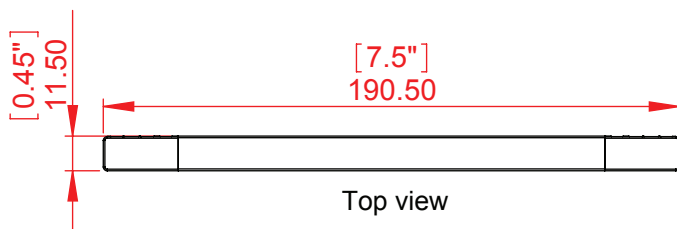

Office Door Signs

Wall Frame, Vista Square series, Portrait / Landscape style

Vista Square's wall mounted sign includes a stylish flat-designed aluminum frame that comes in dozens of sizes to be used as room signs, posters, maps and other way finding elements within a building.

The sign is designed to accept standard paper or any other flexible / rigid substrate.

Dimensions:

Vista Square sign frames are offered in 21 different widths:

3.07", 3.86", 4.64", 5.83", 7.8", 8.27", 8.5", 11", 11.69", 14", 15.59", 16.54", 17",
19.59", 22", 23.43", 24", 28", 32", 36", 40"

(F80, F100, F120, F150, F200, FA4, F-Letter, F11, F300, F14, F400, F420, F17,
F500, F22, F600, F24, F700, F800, F900, F1000 (mm))

Length: 1.5"-40" (40 mm – 1000 mm)

Custom lengths are available.

Front view

Side view

Top view

Isometric view

Product Series Flat system
 Model Portrait Wall frame F150x250
 Part Number NCPS25
 Drawing Number VSQ.70

Designer: R.C
 Date: 30/04/2017
 Scale: 1:2.5
 Measurements in millimeters
 Do not scale drawing