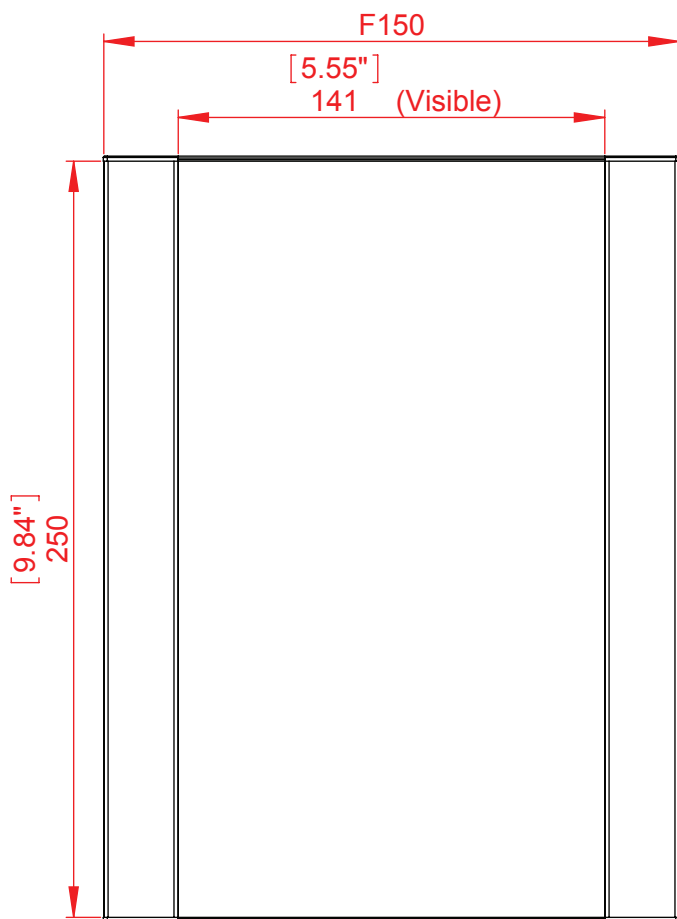

Office Door Signs

Wall Frame, Vista Square series, Portrait / Landscape style

Vista Square's wall mounted sign includes a stylish flat-designed aluminum frame that comes in dozens of sizes to be used as room signs, posters, maps and other way finding elements within a building.

The sign is designed to accept standard paper or any other flexible / rigid substrate.

Dimensions:

Vista Square sign frames are offered in 21 different widths:

3.07", 3.86", 4.64", 5.83", 7.8", 8.27", 8.5", 11", 11.69", 14", 15.59", 16.54", 17",
19.59", 22", 23.43", 24", 28", 32", 36", 40"

(F80, F100, F120, F150, F200, FA4, F-Letter, F11, F300, F14, F400, F420, F17,
F500, F22, F600, F24, F700, F800, F900, F1000 (mm))

Length: 1.5"-40" (40 mm – 1000 mm)

Custom lengths are available.

Front view

Side view

Top view

Isometric view

Product Series Flat system
 Model Portrait Wall frame F150x250
 Part Number NCPS25
 Drawing Number VSQ.70

Designer: R.C
 Date: 30/04/2017
 Scale: 1:2.5
 Measurements in millimeters
 Do not scale drawing