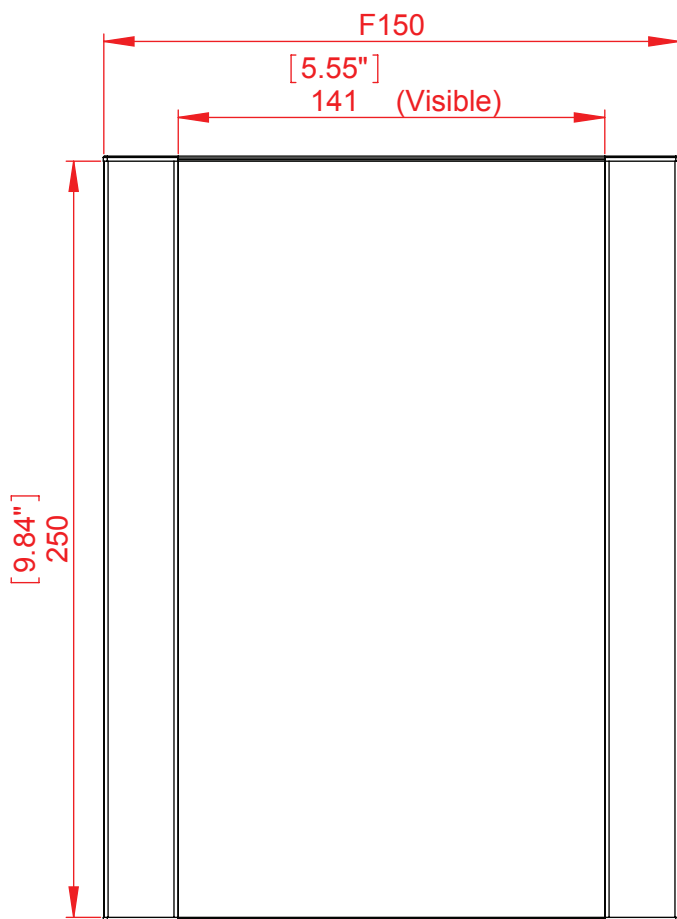

Restroom Signs

Wall Frame, Vista Square series, Portrait / Landscape style

Vista Square's wall mounted sign includes a stylish flat-designed aluminum frame that comes in dozens of sizes to be used as room signs, posters, maps and other way finding elements within a building.

The sign is designed to accept standard paper or any other flexible / rigid substrate.

Dimensions:

Vista Square sign frames are offered in 21 different widths:

3.07", 3.86", 4.64", 5.83", 7.8", 8.27", 8.5", 11", 11.69", 14", 15.59", 16.54", 17",
19.59", 22", 23.43", 24", 28", 32", 36", 40"

(F80, F100, F120, F150, F200, FA4, F-Letter, F11, F300, F14, F400, F420, F17,
F500, F22, F600, F24, F700, F800, F900, F1000 (mm))

Length: 1.5"-40" (40 mm – 1000 mm)

Custom lengths are available.

Front view

Side view

Top view

Isometric view

Product Series Flat system
 Model Portrait Wall frame F150x250
 Part Number NCPS25
 Drawing Number VSQ.70

Designer: R.C
 Date: 30/04/2017
 Scale: 1:2.5
 Measurements in millimeters
 Do not scale drawing