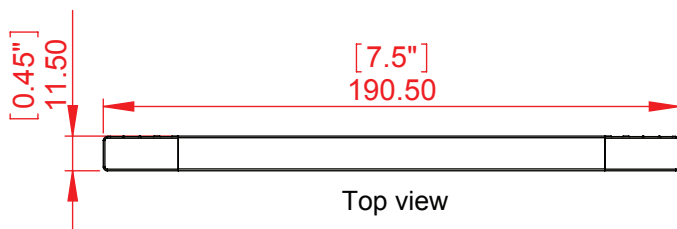

Restroom Signs

Wall Frame, Vista Square series, Portrait / Landscape style

Vista Square's wall mounted sign includes a stylish flat-designed aluminum frame that comes in dozens of sizes to be used as room signs, posters, maps and other way finding elements within a building.

The sign is designed to accept standard paper or any other flexible / rigid substrate.

Dimensions:

Vista Square sign frames are offered in 21 different widths:

3.07", 3.86", 4.64", 5.83", 7.8", 8.27", 8.5", 11", 11.69", 14", 15.59", 16.54", 17",
19.59", 22", 23.43", 24", 28", 32", 36", 40"

(F80, F100, F120, F150, F200, FA4, F-Letter, F11, F300, F14, F400, F420, F17,
F500, F22, F600, F24, F700, F800, F900, F1000 (mm))

Length: 1.5"-40" (40 mm – 1000 mm)

Custom lengths are available.

Front view

Side view

Top view

Isometric view

Product Series Flat system
 Model Portrait Wall frame F150x250
 Part Number NCPS25
 Drawing Number VSQ.70

Designer: R.C
 Date: 30/04/2017
 Scale: 1:2.5
 Measurements in millimeters
 Do not scale drawing