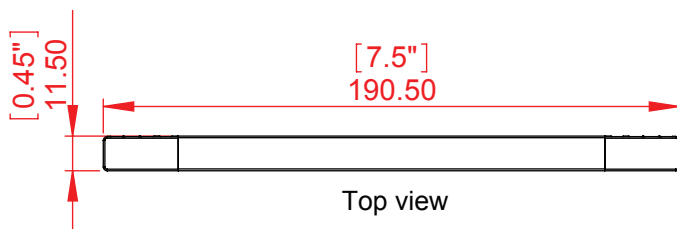

The sign is designed to accept standard paper or any other flexible / rigid substrate.

Dimensions:

Vista Square sign frames are offered in 21 different widths:

3.07", 3.86", 4.64", 5.83", 7.8", 8.27", 8.5", 11", 11.69", 14", 15.59", 16.54", 17",
19.59", 22", 23.43", 24", 28", 32", 36", 40"

(F80, F100, F120, F150, F200, FA4, F-Letter, F11, F300, F14, F400, F420, F17,
F500, F22, F600, F24, F700, F800, F900, F1000 (mm))

Length: 1.5"-40" (40 mm – 1000 mm)

Custom lengths are available.

Front view

Side view

Top view

Isometric view

Product Series Flat system
 Model Portrait Wall frame F150x250
 Part Number NCPS25
 Drawing Number VSQ.70

Designer: R.C
 Date: 30/04/2017
 Scale: 1:2.5
 Measurements in millimeters
 Do not scale drawing