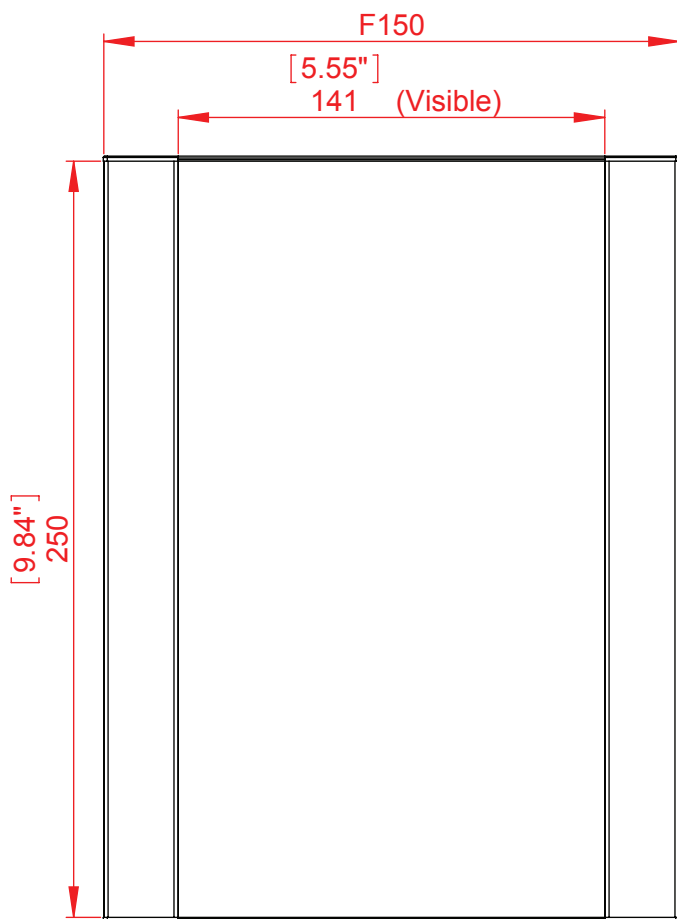

Room Signs

Wall Frame, Vista Square series, Portrait / Landscape style

Vista Square's wall mounted sign includes a stylish flat-designed aluminum frame that comes in dozens of sizes to be used as room signs, posters, maps and other way finding elements within a building.

The sign is designed to accept standard paper or any other flexible / rigid substrate.

Dimensions:

Vista Square sign frames are offered in 21 different widths:

3.07", 3.86", 4.64", 5.83", 7.8", 8.27", 8.5", 11", 11.69", 14", 15.59", 16.54", 17",
19.59", 22", 23.43", 24", 28", 32", 36", 40"

(F80, F100, F120, F150, F200, FA4, F-Letter, F11, F300, F14, F400, F420, F17,
F500, F22, F600, F24, F700, F800, F900, F1000 (mm))

Length: 1.5"-40" (40 mm – 1000 mm)

Custom lengths are available.

Front view

Side view

Top view

Isometric view

Product Series Flat system
 Model Portrait Wall frame F150x250
 Part Number NCPS25
 Drawing Number VSQ.70

Designer: R.C
 Date: 30/04/2017
 Scale: 1:2.5
 Measurements in millimeters
 Do not scale drawing