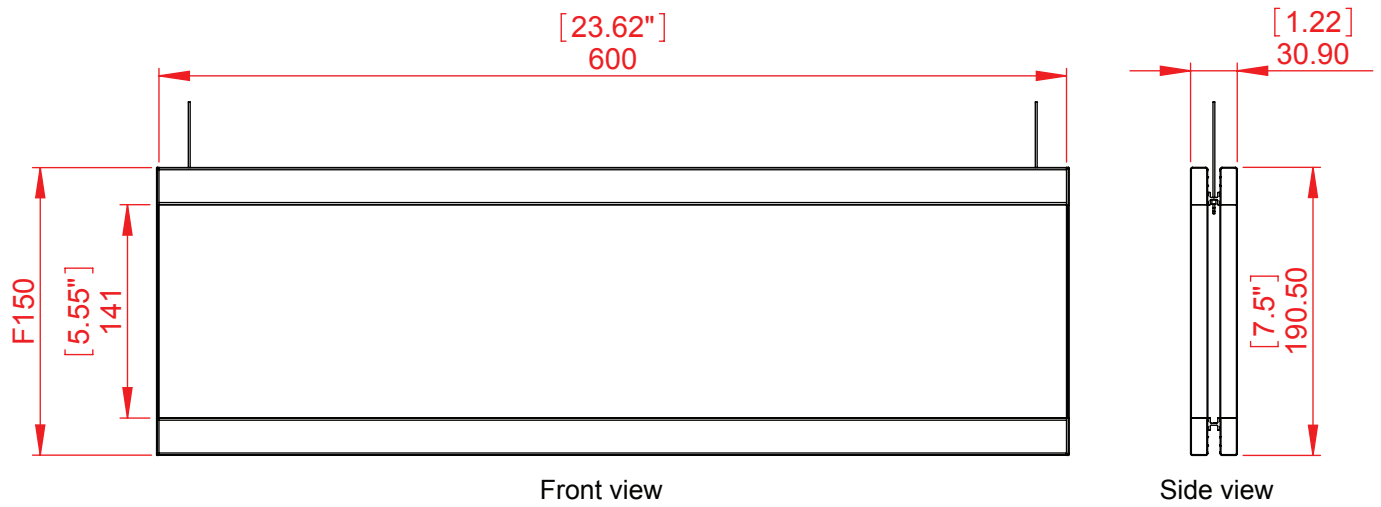

## Suspended Sign, Vista Square series

Vista Square's flat designed double sided hanging sign is based on Square's standard suspended profiles and specially designed connectors that are also cable clamps.

### **Dimensions:**

Vista Square sign frames are offered in 13 different widths:

4.73", 5.52", 6.3", 7.49", 9.15", 9.63", 9.82", 13.05", 15.33", 16.95", 17.89", 20.94", 24.78"

F80, F100, F120, F150, F200, FA4, F-Letter, F300, F14, F400, F420, F500, F22 (mm))

Length: 16"-40" (400 mm – 1000 mm)

Custom lengths are available.

Front view

Side view

Top view

Isometric view

Product Series	Flat system	Designer: R.C
Model	Suspended Flat sign F150x600	Date: 21/06/2016
Part Number	NCPS11	Scale:
Drawing Number	VSQ.51	Measurements in millimeters Do not scale drawing