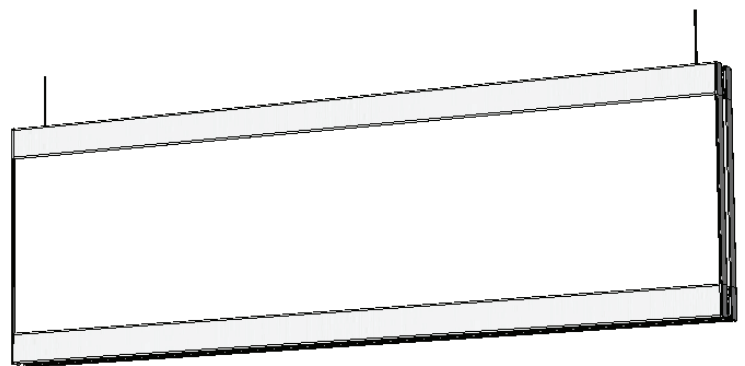

## Suspended Sign, Vista Square series

Vista Square's flat designed double sided hanging sign is based on Square's standard suspended profiles and specially designed connectors that are also cable clamps.

### **Dimensions:**

Vista Square sign frames are offered in 13 different widths:

4.73", 5.52", 6.3", 7.49", 9.15", 9.63", 9.82", 13.05", 15.33", 16.95", 17.89", 20.94", 24.78"

F80, F100, F120, F150, F200, FA4, F-Letter, F300, F14, F400, F420, F500, F22 (mm))

Length: 16"-40" (400 mm – 1000 mm)

Custom lengths are available.

Front view

Side view

Top view

Isometric view

Product Series	Flat system	Designer: R.C
Model	Suspended Flat sign F150x600	Date: 21/06/2016
Part Number	NCPS11	Scale:
Drawing Number	VSQ.51	Measurements in millimeters Do not scale drawing