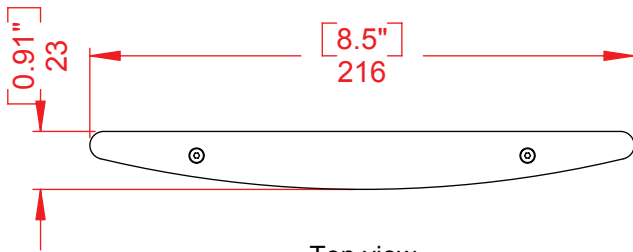

Wall Mounted

Wall Frame, Vista series, Portrait / Landscape style

Vista's wall mounted sign includes a stylish curved aluminum frame that comes in dozens of sizes to be used as room signs, posters, maps and other way finding elements within a building.

The sign is designed to accept standard paper or any other flexible substrate.

Dimensions:

Vista sign frames are offered in 24 different widths:

0.62", 1.41", 2.28", 3.07", 3.84", 4.65", 5.82", 7.8", 8.27", 8.5", 11", 11.69", 14", 15.59", 17", 19.59", 22", 23.46"

(V16, V40, V60, V80, V100, V120, V150, V200, VA4, V-Letter, V11, V300, V14, V400, V17, V500, V22, V600, V700, V800, V900, V1000, V1100, V1200 (mm))

Length: 1.5"-118" (40 mm – 3000 mm)

Custom lengths are available.

Vista Light series, Portrait / gughjkhklLandscape style

Visible insert- 205mm

Isometric view

Product Families Wall Frames
 Model Wall Frame VA4 x 150- Portrait
 Catalog P/N WFP60

Designer: Shlomit Madar

Date: 2/7/2010