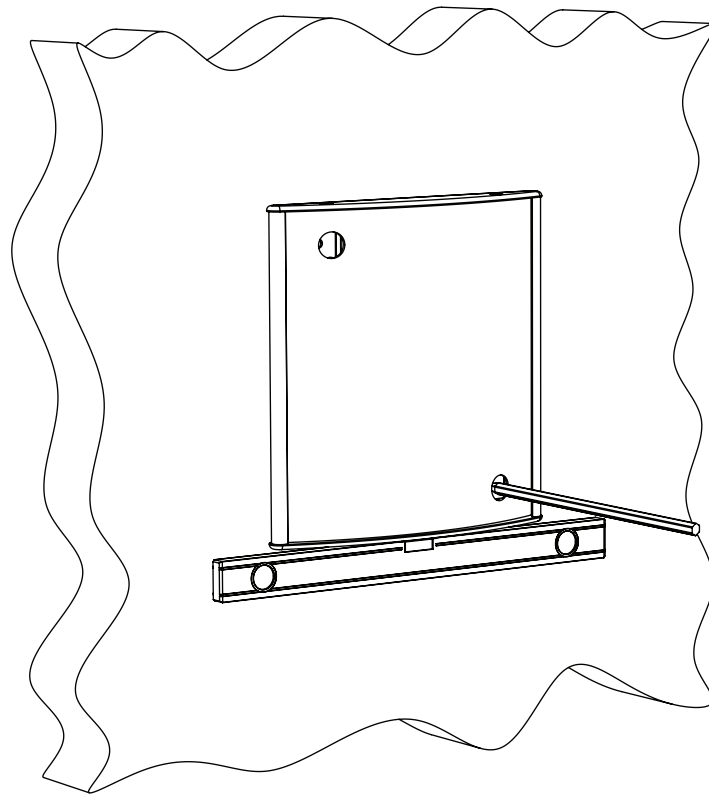

Wall Mounted

Wall Frame, Vista series, Portrait / Landscape style

Vista's wall mounted sign includes a stylish curved aluminum frame that comes in dozens of sizes to be used as room signs, posters, maps and other way finding elements within a building.

Installation Instructions - Vista series, Portrait / Landscape style

Step A

Step B

Project
Model
Part Number
Material

Wall Frame- Installation insruction
Bolts to wall

Designer: S.M.
Date: 7/28/2011
Scale:
Measurements in millimeters
Do not scale drawing