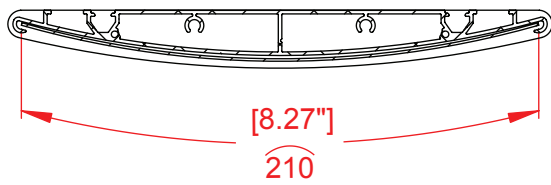

Vista Light series, Portrait / gughjkhklLandscape style

Visible insert- 205mm