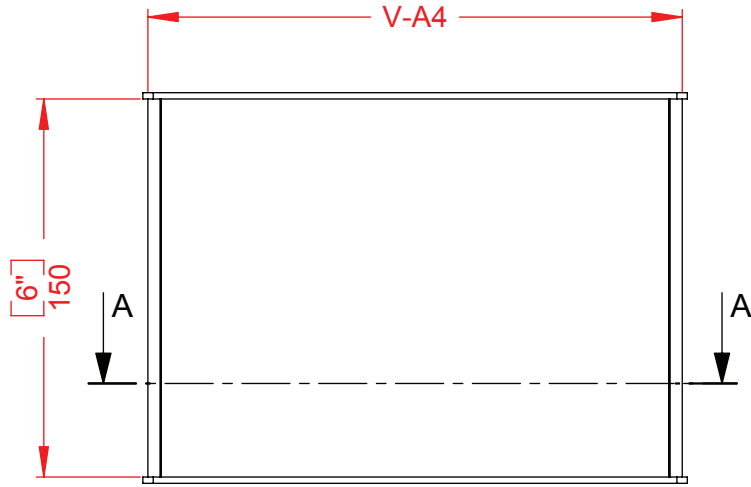

Wall Mounted

Wall Frame, Vista series, Portrait / Landscape style

Vista's wall mounted sign includes a stylish curved aluminum frame that comes in dozens of sizes to be used as room signs, posters, maps and other way finding elements within a building.

The sign is designed to accept standard paper or any other flexible substrate.

Dimensions:

Vista sign frames are offered in 24 different widths:

0.62", 1.41", 2.28", 3.07", 3.84", 4.65", 5.82", 7.8", 8.27", 8.5", 11", 11.69", 14", 15.59", 17", 19.59", 22", 23.46"

(V16, V40, V60, V80, V100, V120, V150, V200, VA4, V-Letter, V11, V300, V14, V400, V17, V500, V22, V600, V700, V800, V900, V1000, V1100, V1200 (mm))

Length: 1.5"-118" (40 mm – 3000 mm)

Custom lengths are available.

Vista Light series, Portrait / gughjkhklLandscape style

Visible insert- 205mm

Isometric view

Product Families Wall Frames
 Model Wall Frame VA4 x 150- Portrait
 Catalog P/N WFP60

Designer: Shlomit Madar

Date: 2/7/2010