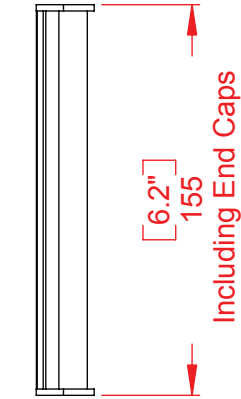

The sign is designed to accept standard paper or any other flexible substrate.

Dimensions:

Vista sign frames are offered in 24 different widths:

0.62", 1.41", 2.28", 3.07", 3.84", 4.65", 5.82", 7.8", 8.27", 8.5", 11", 11.69", 14", 15.59", 17", 19.59", 22", 23.46"

(V16, V40, V60, V80, V100, V120, V150, V200, VA4, V-Letter, V11, V300, V14, V400, V17, V500, V22, V600, V700, V800, V900, V1000, V1100, V1200 (mm))

Length: 1.5"-118" (40 mm – 3000 mm)

Custom lengths are available.

Vista Light series, Portrait / gughjkhklLandscape style

Visible insert- 205mm

Isometric view

Product Families Wall Frames
 Model Wall Frame VA4 x 150- Portrait
 Catalog P/N WFP60

Designer: Shlomit Madar

Date: 2/7/2010

Assembly Instructions - Vista series, Portrait / Landscape style

Step A

Step B

ITEM NO.	PART NUMBER	QTY.
1	VA4 x 150 (6")	1
2	MECA4	2
3	TS438	4
A	Step A	1
4	CCA4 x 150 (6")	1

Product Families Wall Frames
 Model Wall Frame VA4 x 150- Portrait
 Ctalog P/N WFP60