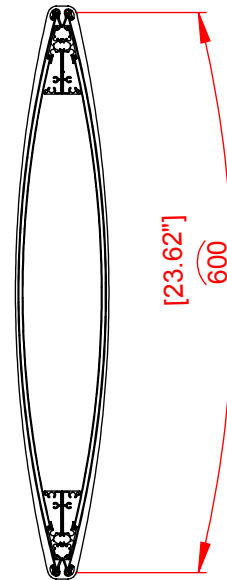

Suspended sign

Vista series, Portrait style

Vista's horizontal curved double sided hanging sign is based on Vista's standard profiles and end caps, and specially designed connectors that are also cable clamps.

Dimensions:

Vista Portrait sign frames are offered in 3 different widths:

15.74", 19.68", 23.62"
V400, V500, V600 (mm))

Length: 6"-18" (150 mm – 450 mm)

Custom lengths are available.

Front view

Side view

Top view

Section A-A

Isometric view

Product Families	VBS System	Designer: S.M.
Model	Suspended sign- VBS600x300- Horizontal	Date: 20/08/2012
Catalog P/N	SUSECS10	Measurements in millimeters. Measurements have been rounded upwards to the near decimal point.