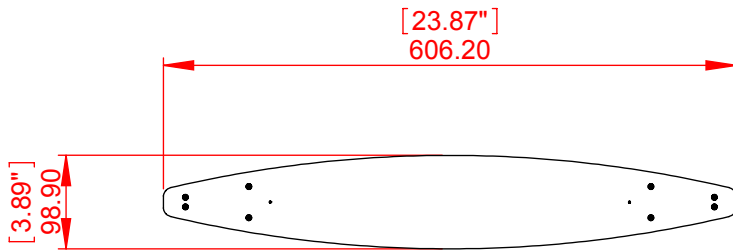

Suspended sign

Vista series, Portrait style

Vista's horizontal curved double sided hanging sign is based on Vista's standard profiles and end caps, and specially designed connectors that are also cable clamps.

Dimensions:

Vista Portrait sign frames are offered in 3 different widths:

15.74", 19.68", 23.62"
V400, V500, V600 (mm))

Length: 6"-18" (150 mm – 450 mm)

Custom lengths are available.

Front view

Side view

Top view

Section A-A

Isometric view

Product Families	VBS System	Designer: S.M.
Model	Suspended sign- VBS600x300- Horizontal	Date: 20/08/2012
Catalog P/N	SUSECS10	Measurements in millimeters. Measurements have been rounded upwards to the near decimal point.