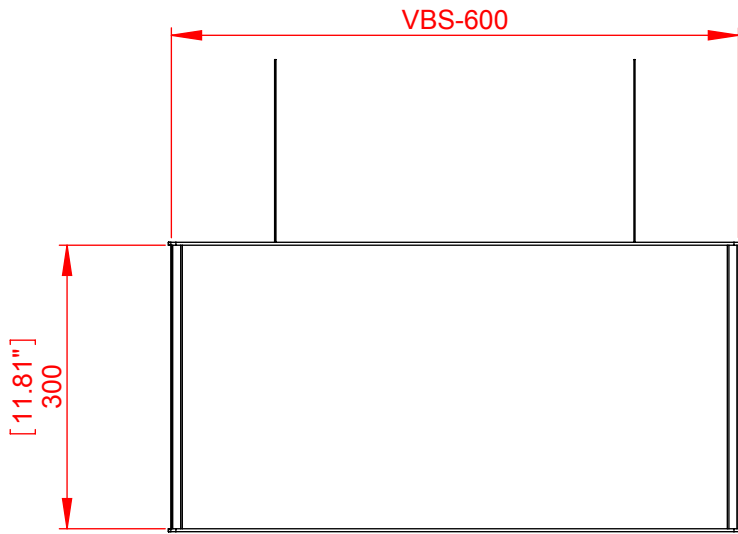

Suspended sign

Vista series, Portrait style

Vista's horizontal curved double sided hanging sign is based on Vista's standard profiles and end caps, and specially designed connectors that are also cable clamps.

Dimensions:

Vista Portrait sign frames are offered in 3 different widths:

15.74", 19.68", 23.62"
V400, V500, V600 (mm))

Length: 6"-18" (150 mm – 450 mm)

Custom lengths are available.

Front view

Side view

Top view

Section A-A

Isometric view

Product Families	VBS System	Designer: S.M.
Model	Suspended sign- VBS600x300- Horizontal	Date: 20/08/2012
Catalog P/N	SUSECS10	Measurements in millimeters. Measurements have been rounded upwards to the near decimal point.