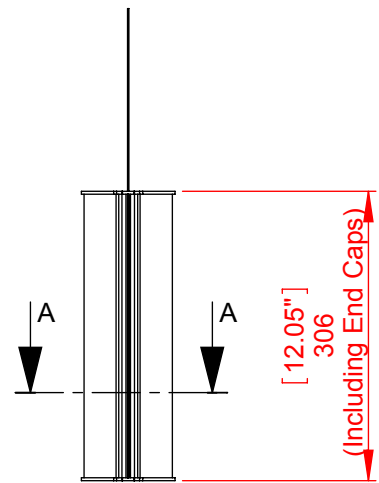

Suspended sign

Vista series, Portrait style

Vista's horizontal curved double sided hanging sign is based on Vista's standard profiles and end caps, and specially designed connectors that are also cable clamps.

Dimensions:

Vista Portrait sign frames are offered in 3 different widths:

15.74", 19.68", 23.62"
V400, V500, V600 (mm))

Length: 6"-18" (150 mm – 450 mm)

Custom lengths are available.

Front view

Side view

Top view

Section A-A

Isometric view

Product Families	VBS System	Designer: S.M.
Model	Suspended sign- VBS600x300- Horizontal	Date: 20/08/2012
Catalog P/N	SUSECS10	Measurements in millimeters. Measurements have been rounded upwards to the near decimal point.